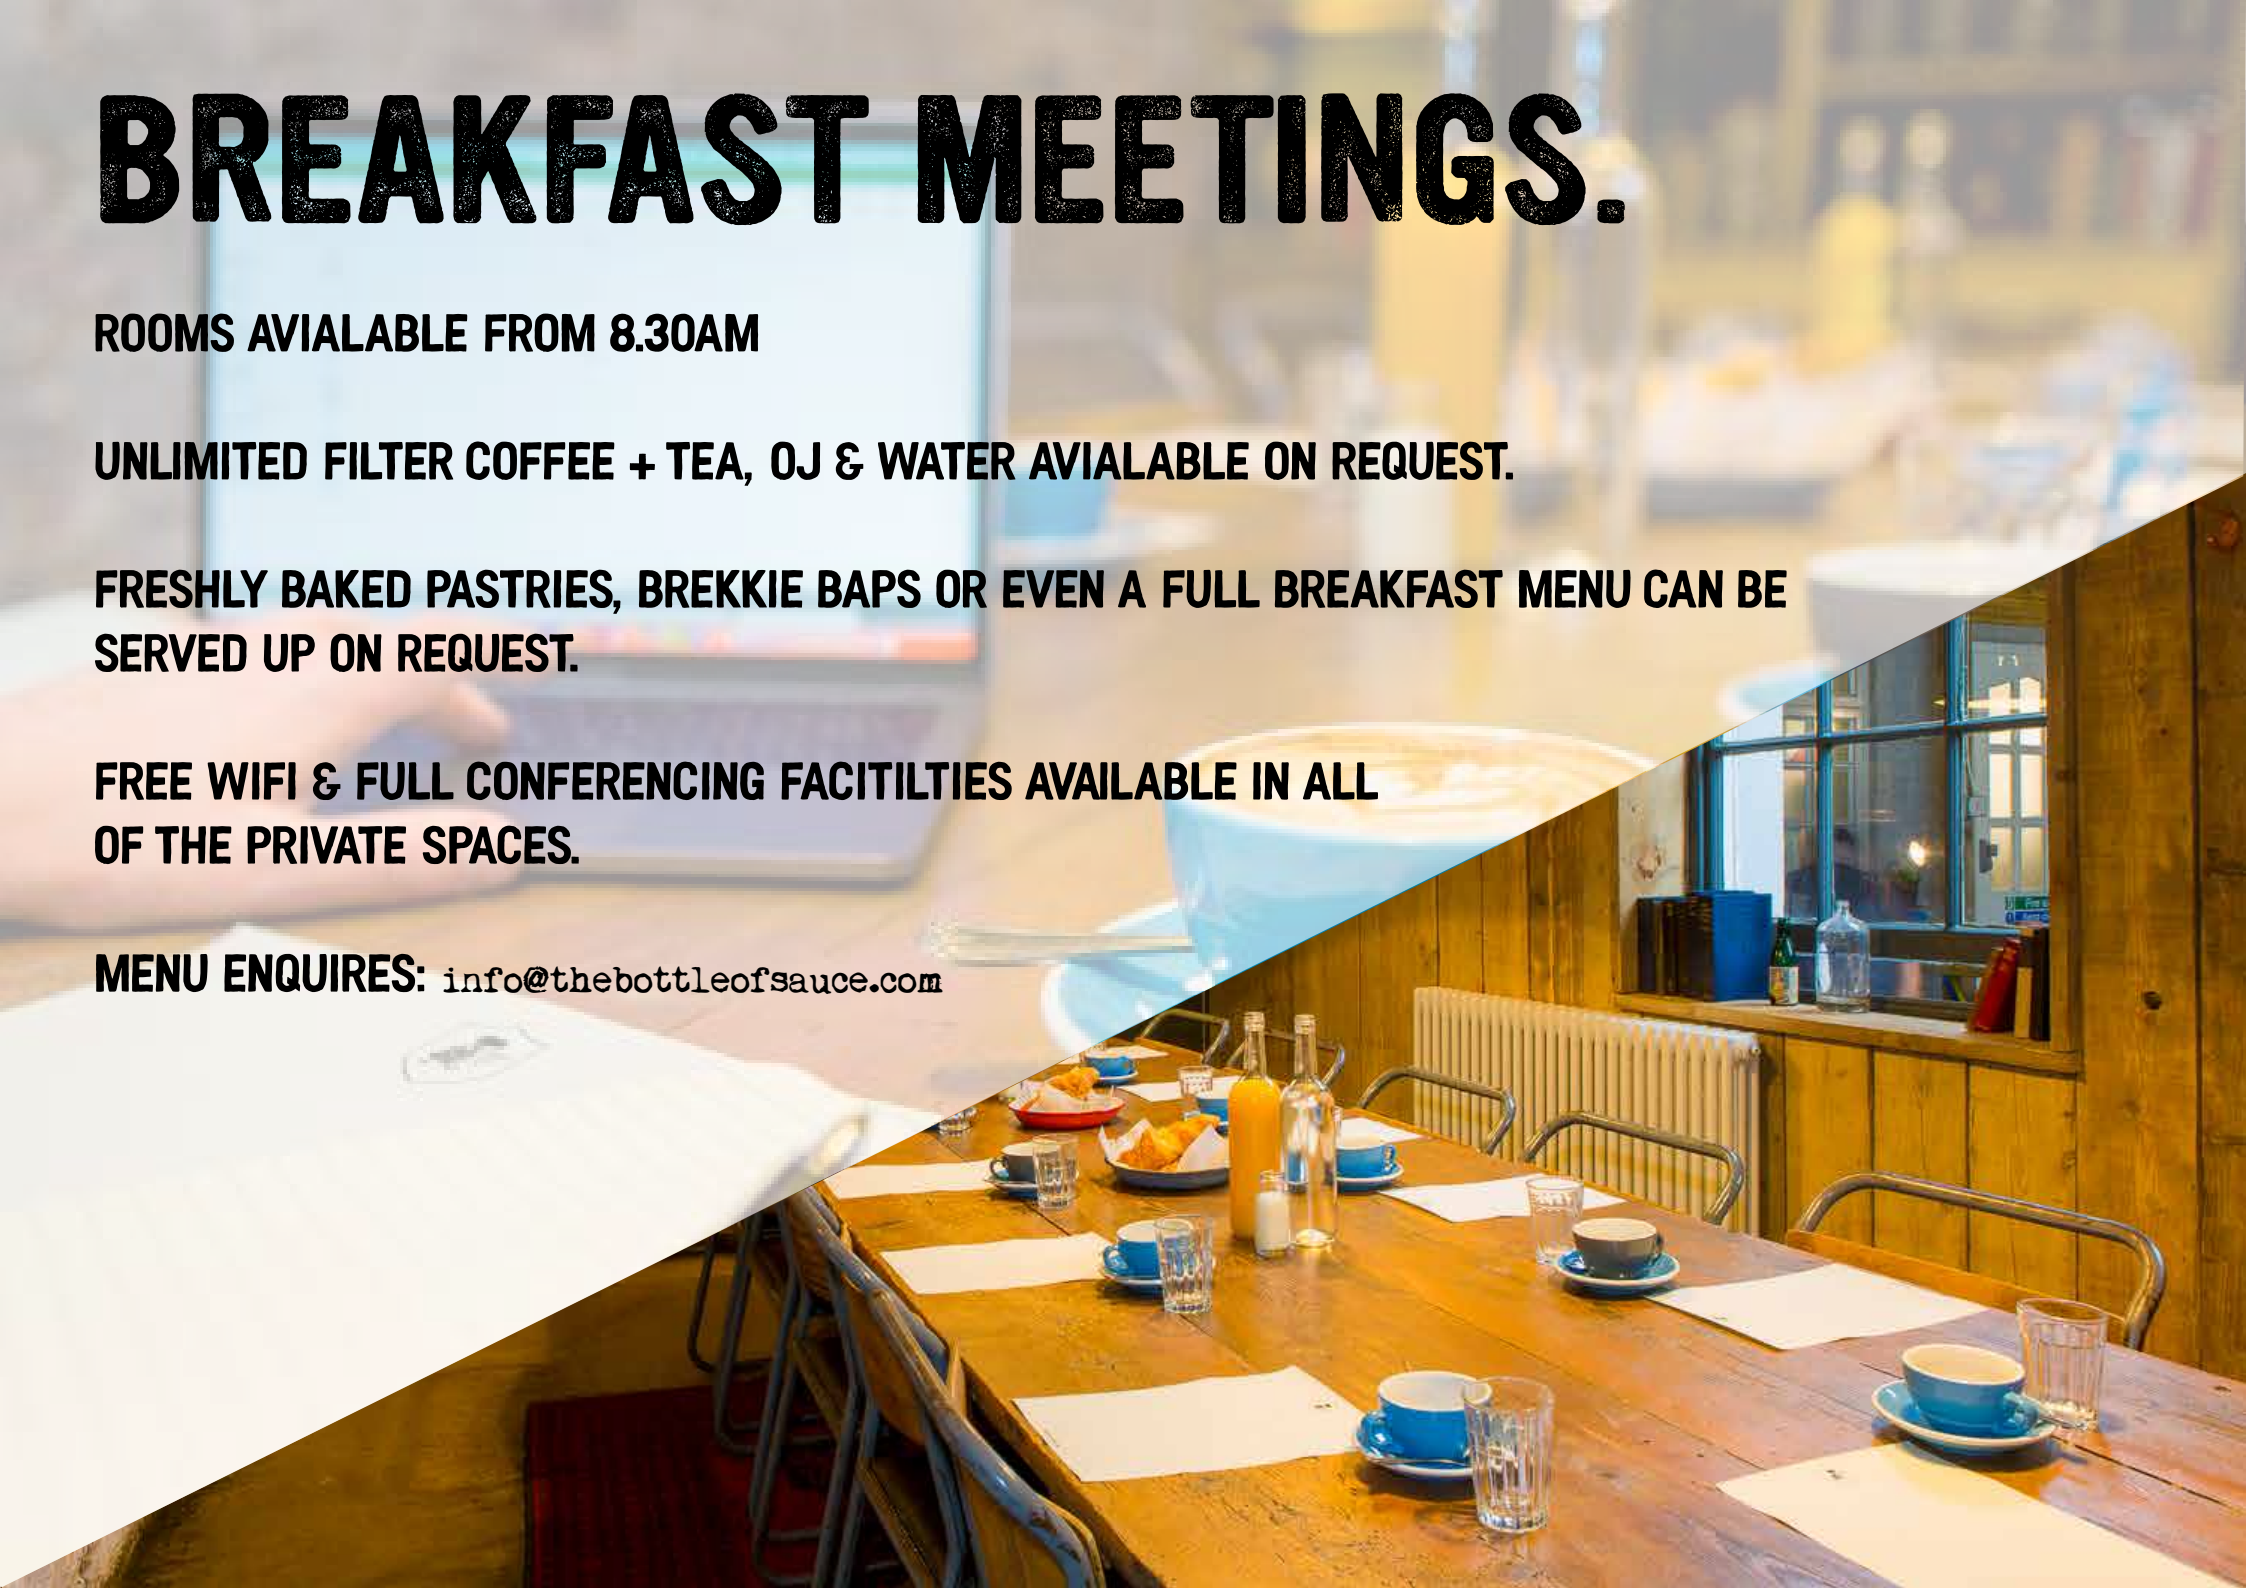

BREAKFAST MEETINGS.

ROOMS AVIALABLE FROM 8.30AM

UNLIMITED FILTER COFFEE + TEA, OJ & WATER AVIALABLE ON REQUEST.

FRESHLY BAKED PASTRIES, BREKKIE BAPS OR EVEN A FULL BREAKFAST MENU CAN BE SERVED UP ON REQUEST.

FREE WIFI & FULL CONFERENCING FACITILTIES AVAILABLE IN ALL OF THE PRIVATE SPACES.

MENU ENQUIRES: info@thebottleofsauce.com